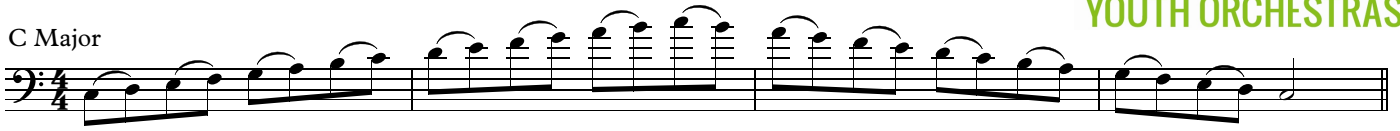

String Bass Scales for NMYO Symphony Orchestra Auditions

Choose and memorize one major and one melodic minor scale

♩ = 80

C Major

F Major

E \flat Major

E Major

D Major