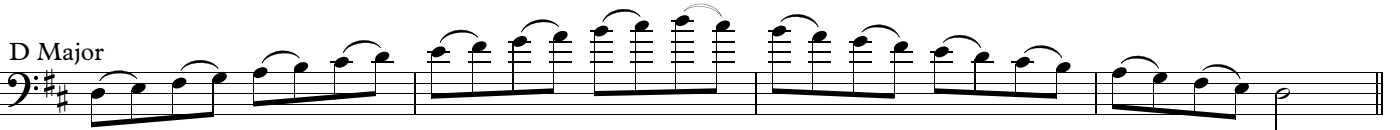

String Bass Scales for NMYO Symphony Orchestra Auditions

Choose and memorize one major and one melodic minor scale

♩ = 80

C Major

F Major

E \flat Major

E Major

D Major