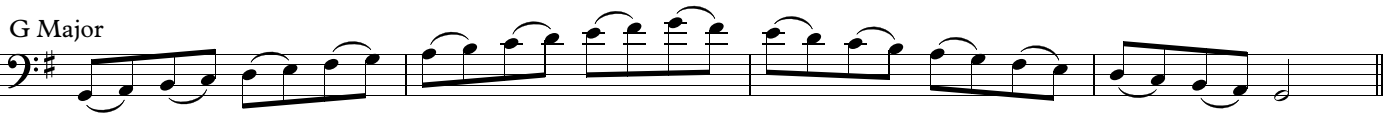

String Bass Scales for NMYO Symphony Orchestra Auditions

Choose and memorize one major and one melodic minor scale

♩ = 80

C Major

F Major

E $\flat$ Major

E Major

D Major

G Major

d melodic minor

g melodic minor

c melodic minor

f melodic minor

e melodic minor