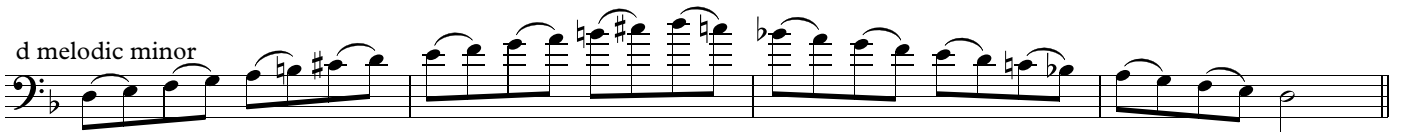

d melodic minor