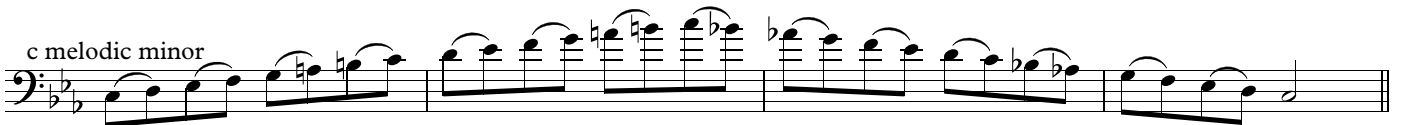

String Bass Scales for NMYO Symphony Orchestra Auditions

Choose and memorize one major and one melodic minor scale

♩ = 80

C Major

F Major

E \flat Major

E Major

D Major

G Major

d melodic minor

g melodic minor

c melodic minor

f melodic minor

e melodic minor