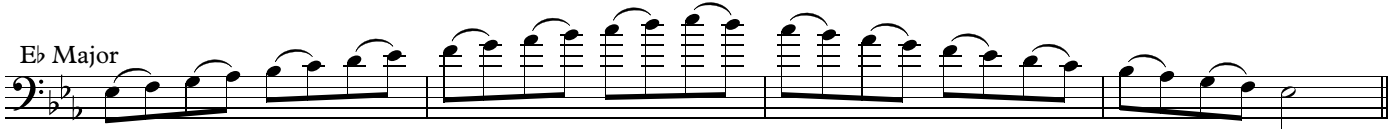

String Bass Scales for NMYO Symphony Orchestra Auditions

Choose and memorize one major and one melodic minor scale

♩ = 80

C Major

F Major

E \flat Major

E Major

D Major